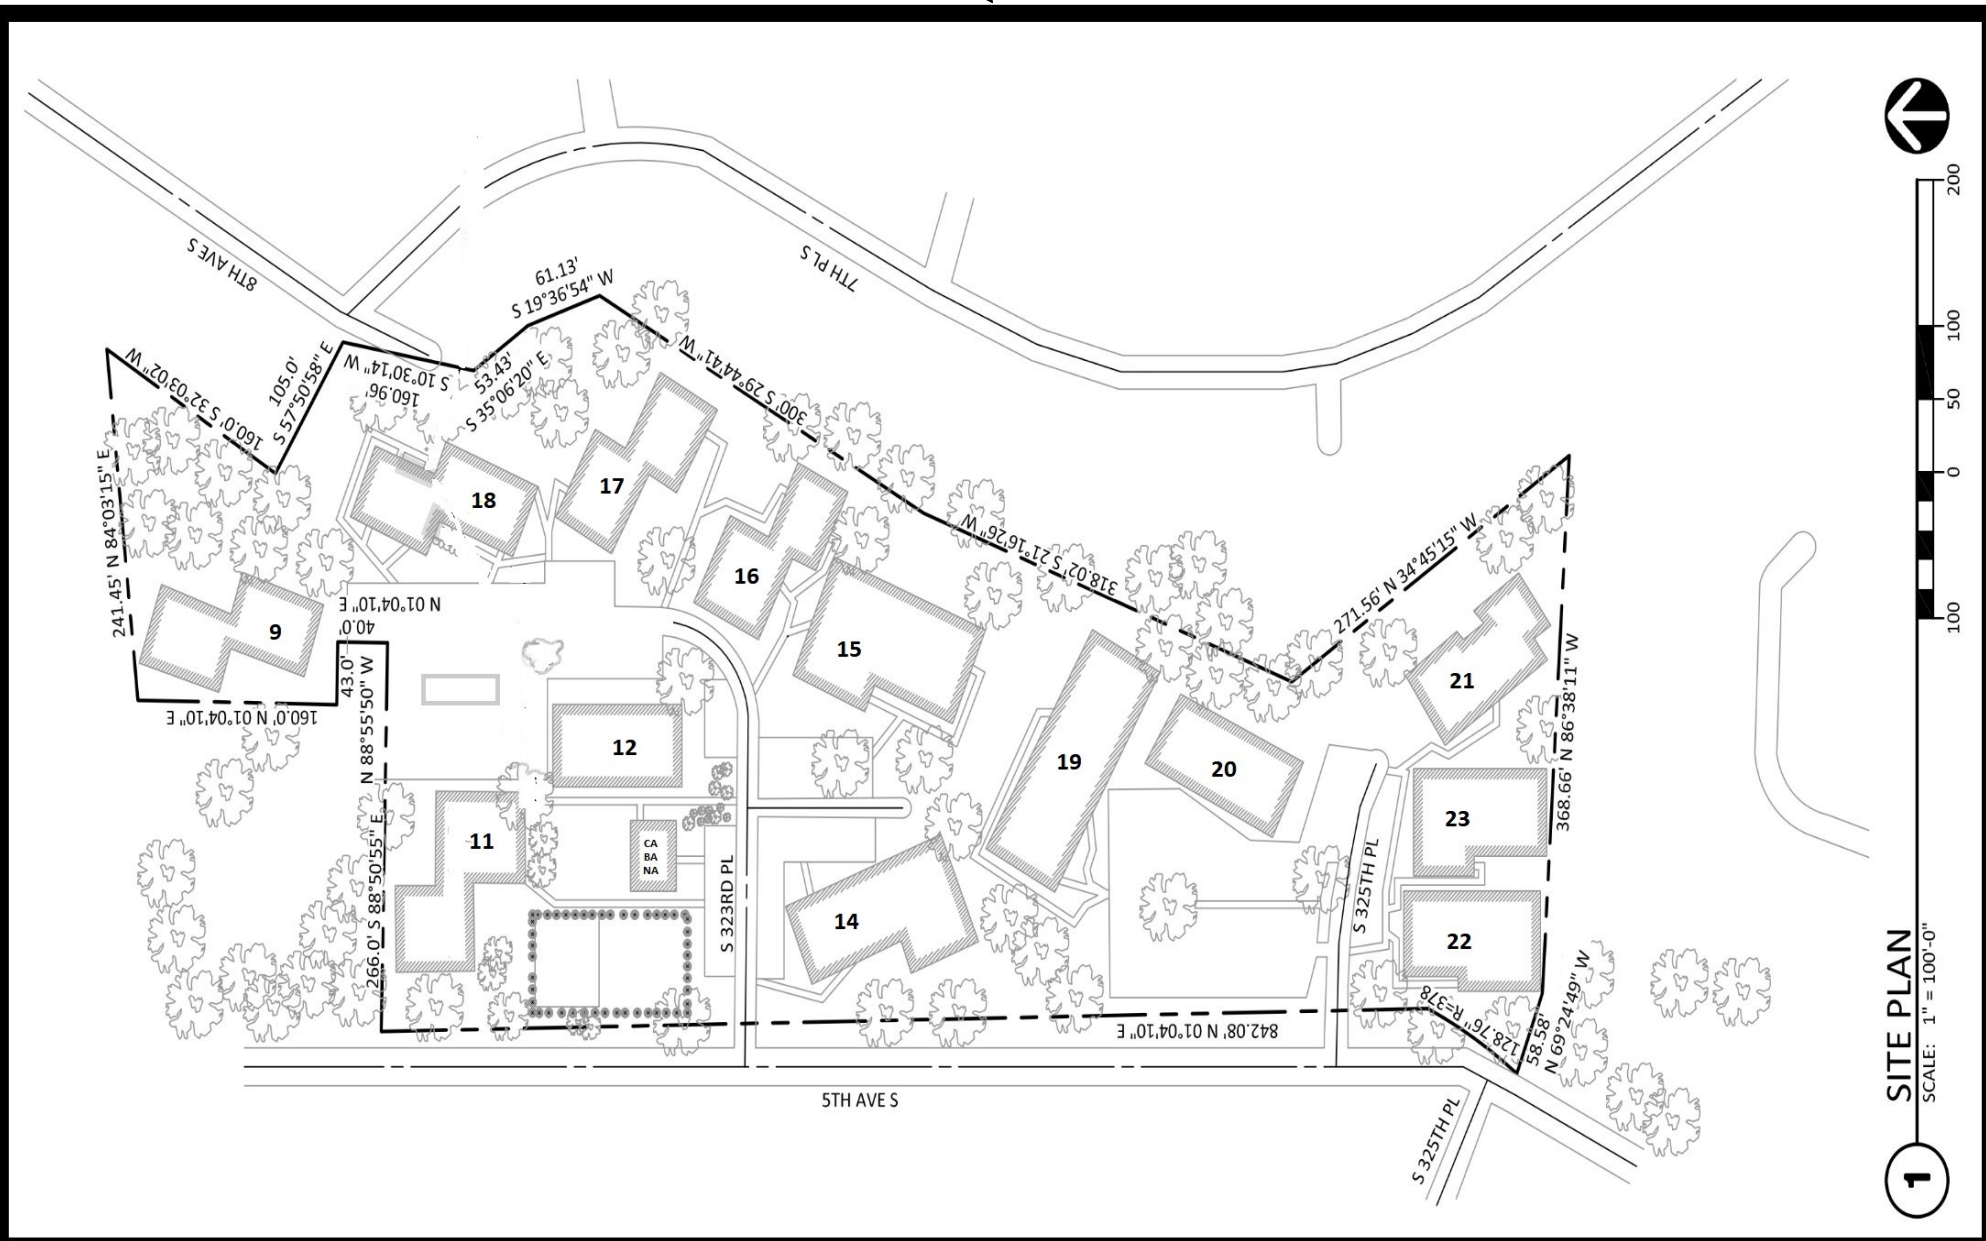

1 SITE PLAN
SCALE: 1" = 100'-0"

CAMPUS GREEN II

CAMPUS GREEN II